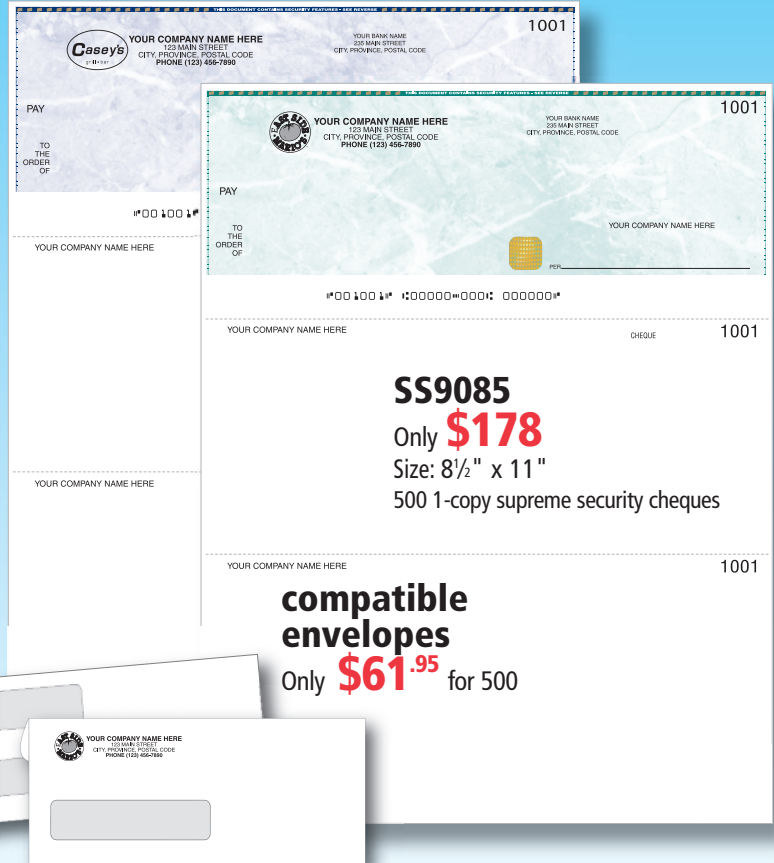

freedom
freedom

flexibility
flexibility

security
security

Prime Restaurants Head Office has negotiated a special payroll offer with NEBS PAYweb.ca

By registering your payroll with NEBS PAYweb.ca you will receive up to **\$400 NEBS DOLLARS*** to be used for any purchase of NEBS products; cheques, forms, letterhead, business cards, and much more! *Hurry! Limited time offer.*

ESM001 Business Cards

Size: 3½" x 2"

Features: Coated front card stock. Logo in full colour. Personal imprint information in black ink. Choose from 2 layouts.

| 500 | 1,000 | 2,000 | 3,000 | 4,000 |
|---------|---------|----------|----------|----------|
| \$69.00 | \$99.00 | \$149.00 | \$173.00 | \$196.00 |